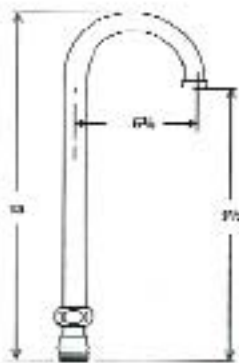

GN2A-H13...CF576...