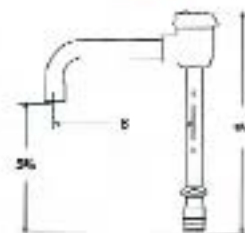

### VACUUM BREAKER SPOUTS

Available for most faucets to prevent back syphonage of polluted water into a potable, water supply.

Spout	VNS#	Dim. A	Dim. B
DJ13B-VB	CF563	7	13"
DJ18B-VB	CF564	11 $\frac{3}{4}$	18"

GN2A-H13...CF576...

GN1A...CF567...

GN2A...CF571...

GN2A-H8...CF571...

DJ-18  
CF564

DJ-13  
CF567

S4B-VB...CF599...

GN1B-VB...CF569...