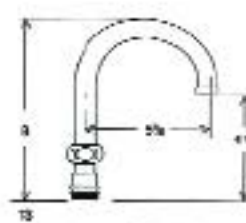

GN2A-H8...CF571...