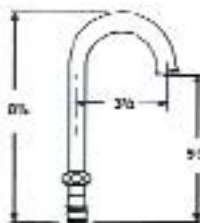

GN1A...CF567...